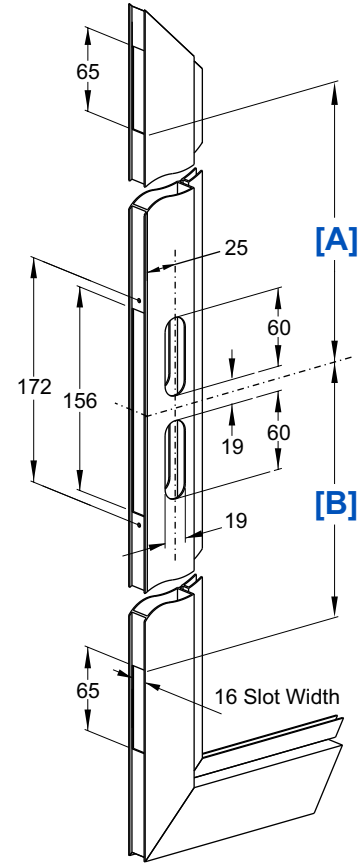

H14R
Rod System
 Uses simple steel rods that are only available in standard lengths.

H14R-A
Adjustable Rod
 Uses steel rods that can be set to any length and fixed with a special brass coupling.

	Ordering Code	Description	[A]	[B]
CABLE	EKIT/H	Cable operated multipoint kit for Elegance series	682mm	826mm
	EKIT/H-ST150	Cable operated multipoint kit for Elegance series	532mm	826mm
	EKIT/L	Cable operated multipoint kit for Elegance series	826mm	682mm
	EKIT/P	Cable operated multipoint kit for Elegance series	375mm	961mm
ROD	H14R/H	Rod operated multipoint kit for Elegance series	682mm	826mm
	H14R/L	Rod operated multipoint kit for Elegance series	826mm	682mm
	H14R/P	Rod operated multipoint kit for Elegance series	375mm	961mm
	H14R/A	Adjustable Rod multipoint kit for Elegance series	any	any