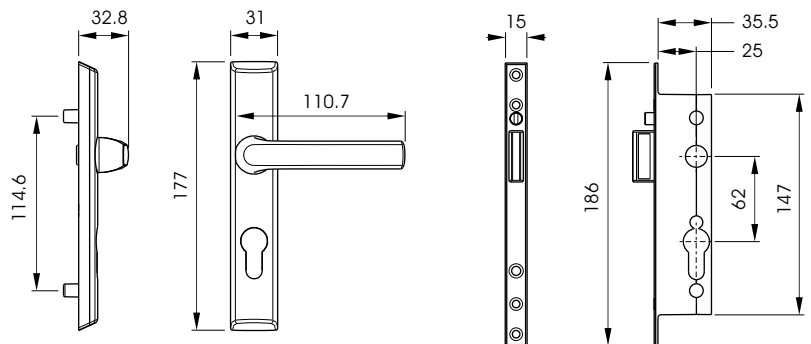

Caretaker Feature

The patented Caretaker one-way locking function allows a door to be snib locked from the outside (but not unlocked) by a Caretaker key. This enables occupants to unlock the door by simply operating the inside snib lever (without the need for a key). The door can then be opened by pushing down on the unlatching lever.